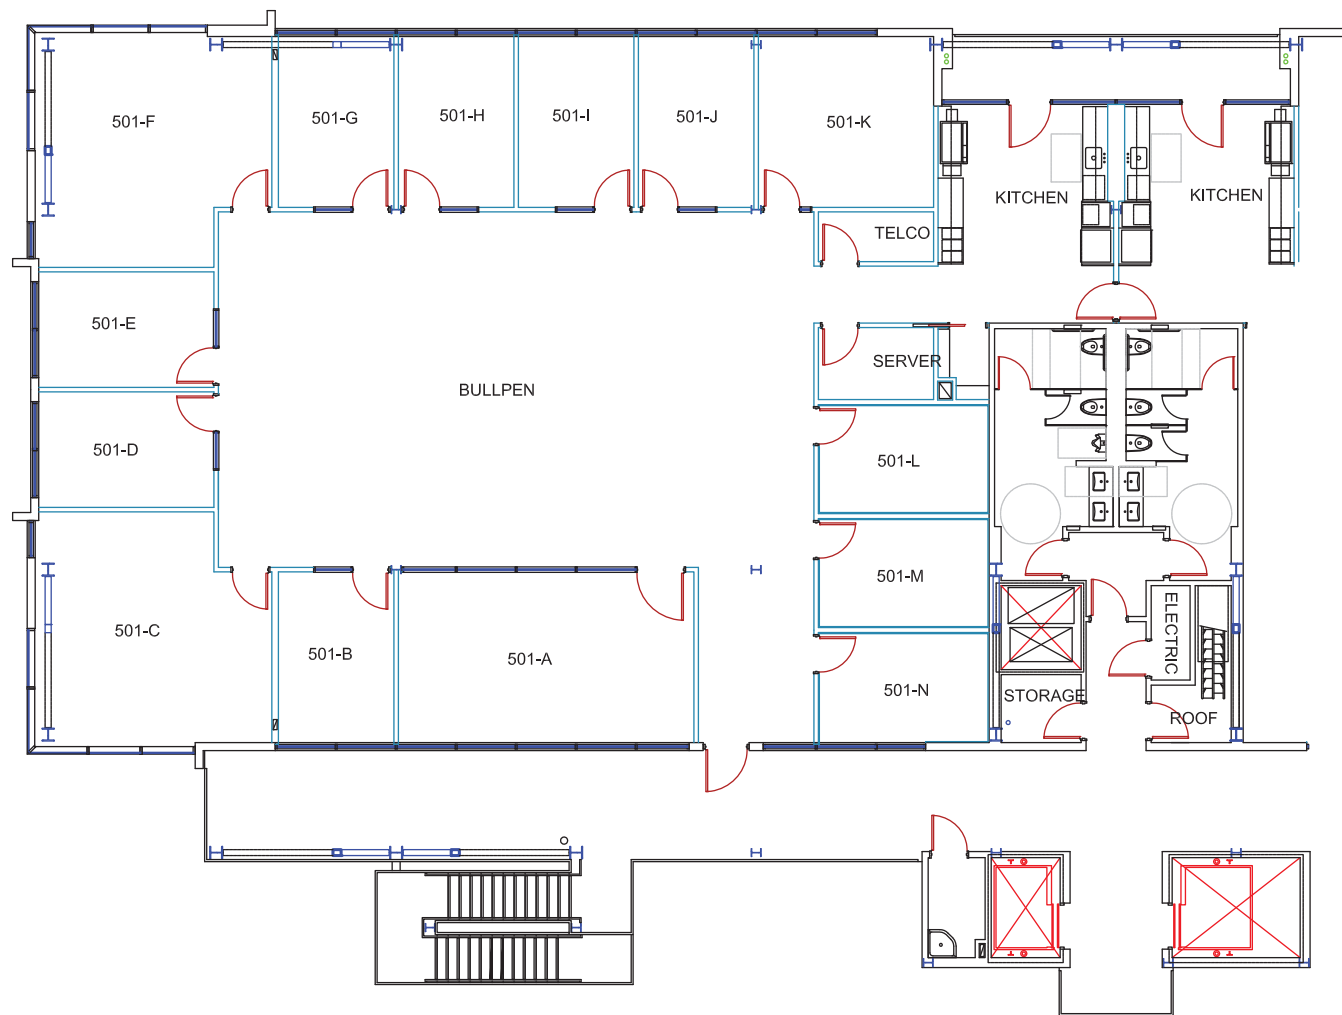

 LAQOON BLDG - 5TH FLOOR EAST
 SCALE OF PDF @ 100%: 1/16" = 1'

 LAQOON BLDG - 5TH FLOOR WEST
 SCALE OF PDF @ 100%: 1/16" = 1'